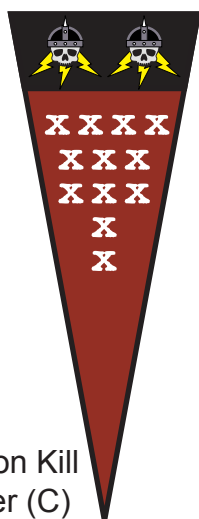

Praetorian

Principes Senioris

Principes

Principes Rank Badge (D)

Right hand side of carapace

Reaver

Warhound

ID Logo (B)

ID Logo (B)

ID Logos on lower outer legs

Central Banner (A)
Hangs between legs

(E)

(D)

(C)

(A)

(C)

(B)

(B)

(B)

(B)

Legio Metalica Color Scheme

Primary Plating : Red with Gold Trim

Isolated Plates: Black/White diagonal stripes

Weapon Kill banner (C)

Legion Banner (E) Flown from top carapace bannerpoles