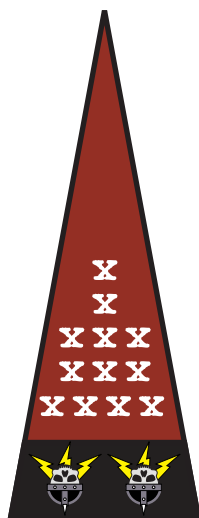

Praetorian

Principes Senioris

Principes

Principes Rank Badge (D)

Right hand side of carapace

Reaver

Warhound

ID Logo (B)

ID Logo (B)

ID Logos on lower outer legs

Central Banner (A)
Hangs between legs

(E)

(D)

(C)

(A)

(C)

(B)

(B)

(B)

(B)

Legio Metalica Color Scheme

Primary Plating : Red with Gold Trim

Isolated Plates: Black/White diagonal stripes

Weapon Kill banner (C)

Legion Banner (E) Flown from top carapace bannerpoles