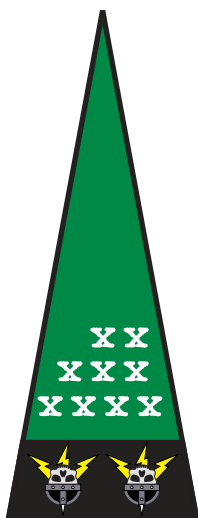

Praetorian

Principes Senioris

Principes

Principes Rank Badge (D)

Right hand side of carapace

Reaver

Warhound

ID Logo (B)

ID Logo (B)

ID Logos on lower outer legs

Central Banner (A)
Hangs between legs

(E)

(D)

(C)

(A)

(C)

(B)

(B)

(B)

(B)

Legio Metalica Color Scheme

Primary Plating : Red with Gold Trim

Isolated Plates: Black/White diagonal stripes

Weapon Kill banner (C)

Legion Banner (E) Flown from top carapace bannerpoles