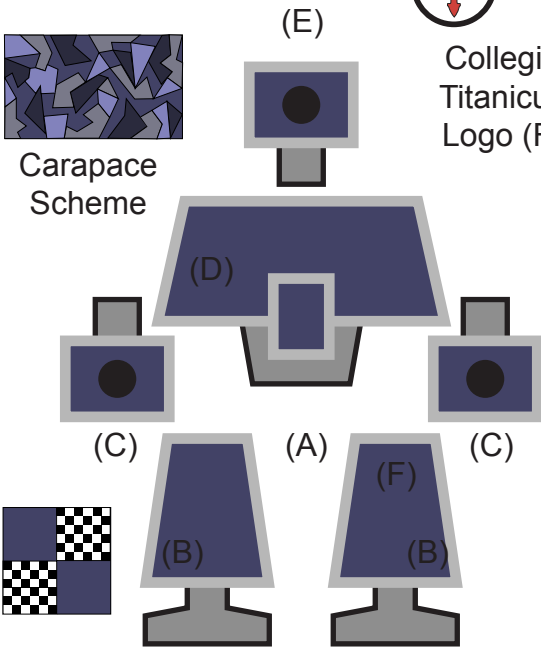

Central Banner (A)
Hangs between legs

Carapace Scheme

Praetorian

Principes Senioris

Principes

Principes Rank Badge (D)
Right hand side of
carapace

Collegia
Titanicus
Logo (F)

Reaver ID Logo (B) Warhound ID Logo (B)

ID Logos on lower outer legs

Weapon Kill banner (C)

Eye of Horus: Use in place of Aquilla

Legion Banner (E) Flown from top carapace bannerpoles

Legio Tempestor Color Scheme

Primary Plating : Slate Blue with Silver Trim
Isolated Plates: Quartered Blk/Wht Checkers